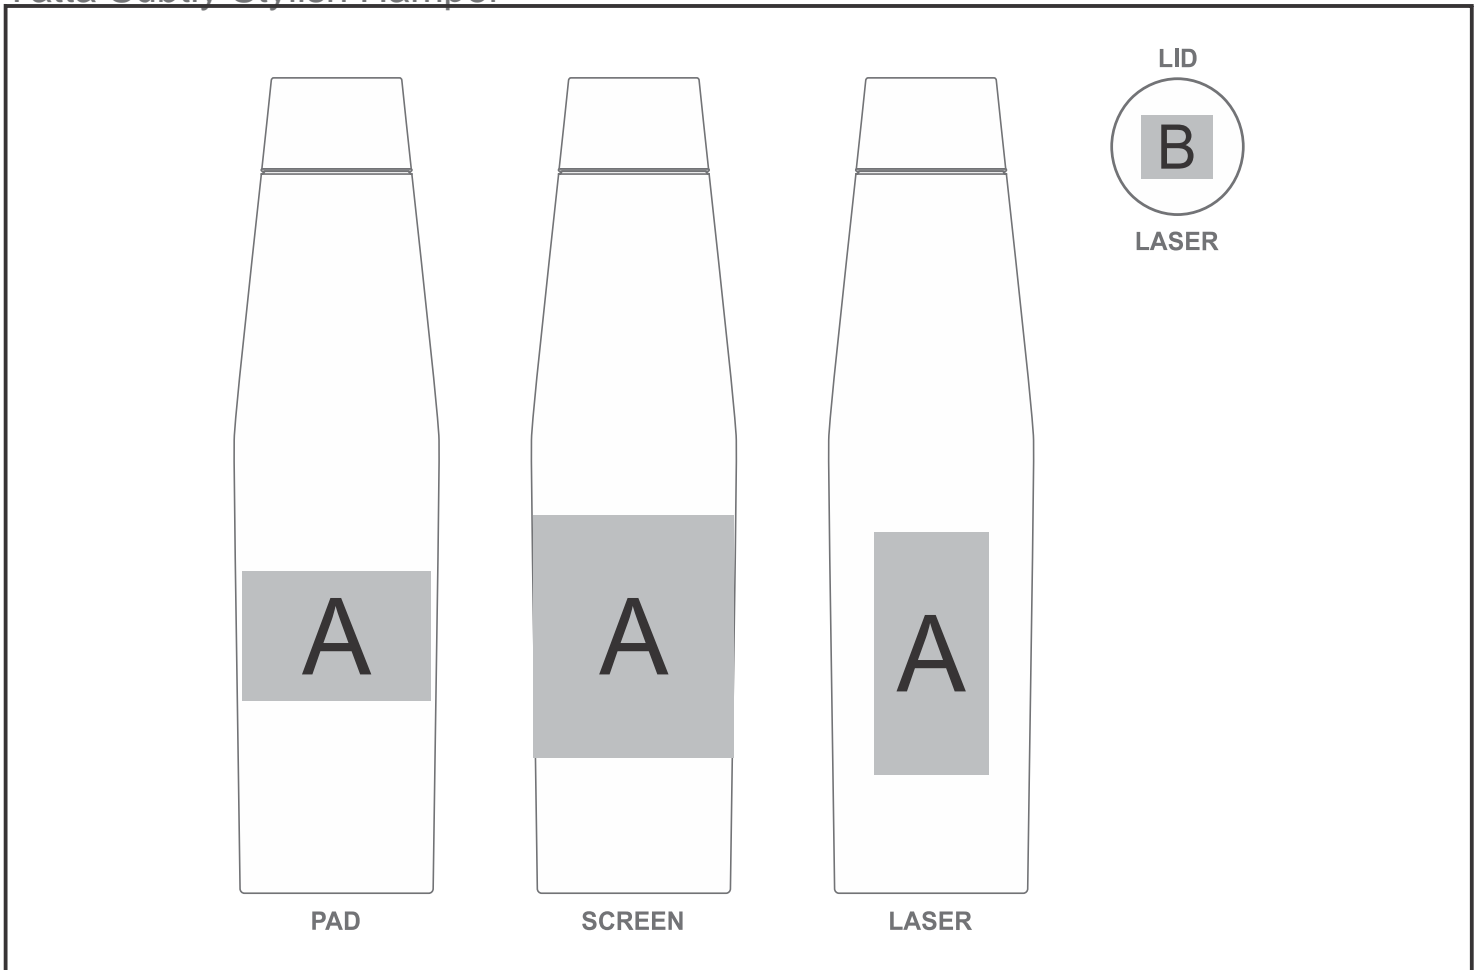

GH-YT-39-B

Yatta Subtly Stylish Hamper

Need to know:

- Includes 1-Position Laser Engraving (setup fees apply)

- **Laser Colour:** Pos A - Silver | Pos B - Brown

Branding Options:

Position	Branding Method (Branding Code)	No. of Colours	Dimension
A	Laser Engraving (LB)	N/A	30mm wide x 90mm high
A	Screen Wrap (SW)	1 Colour	180mm wide x 80mm high
A	Pad Printing (PC)	4 Colours	40mm wide x 30mm high
B	Laser Engraving (LB)	N/A	30mm wide x 30mm high